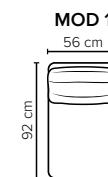

COMBINATIONS

Choose from available sofa models

MODULES

Design your own sofa

bellus®