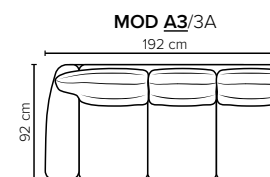

COMBINATIONS

Choose from available sofa models

MODULES

Design your own sofa

bellus®