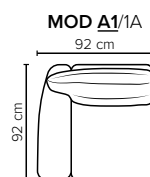

COMBINATIONS

Choose from available sofa models

MODULES

Design your own sofa

bellus®