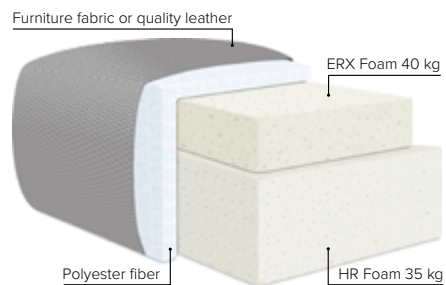

WELLINGTON

High back sofa for extra support and comfort

bellus[®]

DESIGN YOUR OWN SOFA

HIGH BACK COMFORT

COMBINATIONS

Choose from available sofa models

MODULES

Design your own sofa

bellus®

- SEAT:** HR foam 35kg + ERX foam 40kg covered with 200g fiber
- BACK:** Siliconized polyester fiber
Fixed seat cushions and fixed back cushions
- ARMREST:** Siliconized polyester fiber

- DECO PILLOWS:** Not included in this sofa model
Additional pillows can be ordered separately
- FRAME:** Plywood + wood
No-Sag springs
- LEG OPTIONS:** Standard: Leg 34 (wooden, h: 6 cm)

All measurements are approximate. Sofa height measured with leg 34. Please visit www.bellus.com for the latest product versions.