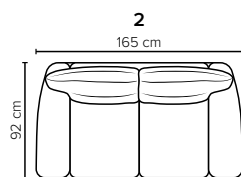

COMBINATIONS

Choose from available sofa models

MODULES

Design your own sofa

bellus®