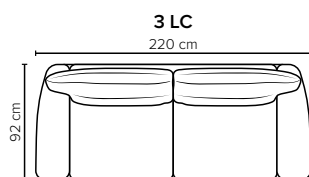

COMBINATIONS

Choose from available sofa models

MODULES

Design your own sofa

bellus®