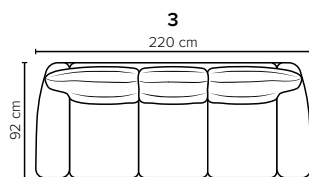

COMBINATIONS

Choose from available sofa models

MODULES

Design your own sofa

bellus®