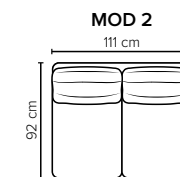

COMBINATIONS

Choose from available sofa models

MODULES

Design your own sofa

bellus®