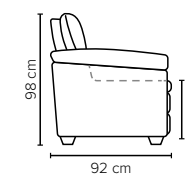

COMBINATIONS

Choose from available sofa models

MODULES

Design your own sofa

bellus®