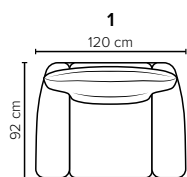

COMBINATIONS

Choose from available sofa models

MODULES

Design your own sofa

bellus®