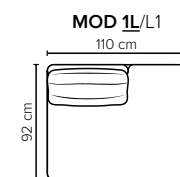

COMBINATIONS

Choose from available sofa models

MODULES

Design your own sofa

bellus®