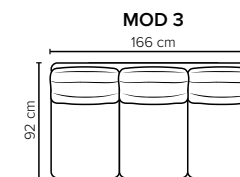

COMBINATIONS

Choose from available sofa models

MODULES

Design your own sofa

bellus®