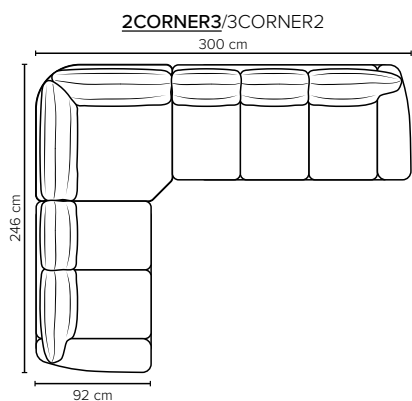

COMBINATIONS

Choose from available sofa models

MODULES

Design your own sofa

bellus®

- **SEAT:** HR foam 35kg + ERX foam 40kg covered with 200g fiber
- **BACK:** Siliconized polyester fiber
  Fixed seat cushions and fixed back cushions
- **ARMREST:** Siliconized polyester fiber

- **DECO PILLOWS:** Not included in this sofa model
  Additional pillows can be ordered separately
- **FRAME:** Plywood + wood
  No-Sag springs
- **LEG OPTIONS:** Standard: Leg 34 (wooden, h: 6 cm)