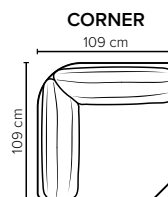

COMBINATIONS

Choose from available sofa models

MODULES

Design your own sofa

bellus®