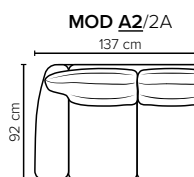

COMBINATIONS

Choose from available sofa models

MODULES

Design your own sofa

bellus®