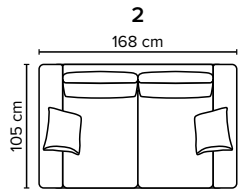

COMBINATIONS

Choose from available sofa models

bellus®