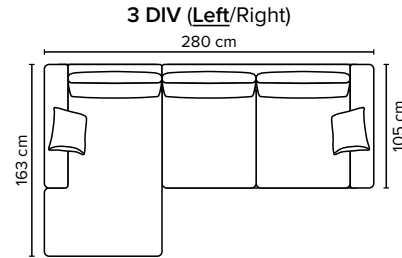

COMBINATIONS

Choose from available sofa models

bellus®

1. **SEAT:** HR Foam 35 kg + ERX Foam 40 kg covered with 200 g fiber
2. **BACK:** Shredded foam mixed with siliconized polyester fiber
   Loose seat cushions and loose back cushions
3. **ARMREST:** Foam 25 kg

1. **DECO PILLOWS:** 1 deco pillow per armrest size 40x40 cm
2. **FRAME:** Plywood + wood
   No-Sag springs
3. **LEG OPTIONS:** Standard: Leg 14 (wooden, h: 16 cm)
   Optional: Leg 15 (metal, h: 17 cm)
   Optional: Leg 9 (metal, h: 18 cm)