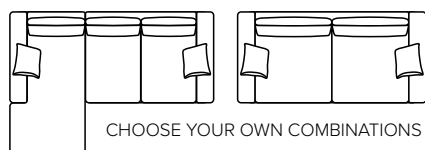

TRENDLINE

A sleek sofa designed for your contemporary home

bellus®

CHOOSE YOUR OWN COMBINATIONS