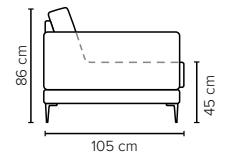

COMBINATIONS

Choose from available sofa models

bellus®