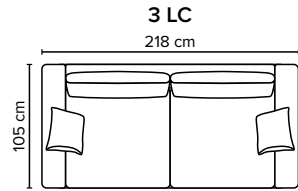

COMBINATIONS

Choose from available sofa models

bellus®