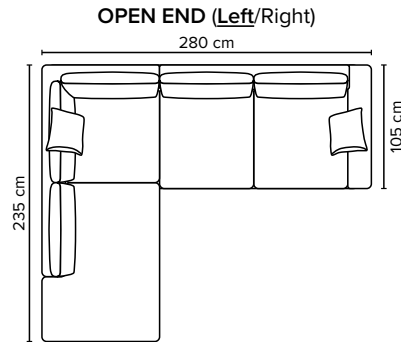

COMBINATIONS

Choose from available sofa models

bellus®

1. **SEAT:** HR Foam 35 kg + ERX Foam 40 kg covered with 200 g fiber
2. **BACK:** Shredded foam mixed with siliconized polyester fiber
   Loose seat cushions and loose back cushions
3. **ARMREST:** Foam 25 kg

1. **DECO PILLOWS:** 1 deco pillow per armrest size 40x40 cm
2. **FRAME:** Plywood + wood
   No-Sag springs
3. **LEG OPTIONS:** Standard: Leg 14 (wooden, h: 16 cm)
   Optional: Leg 15 (metal, h: 17 cm)
   Optional: Leg 9 (metal, h: 18 cm)