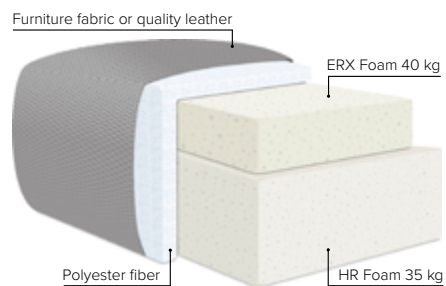

SEVERAL LEG CHOICES