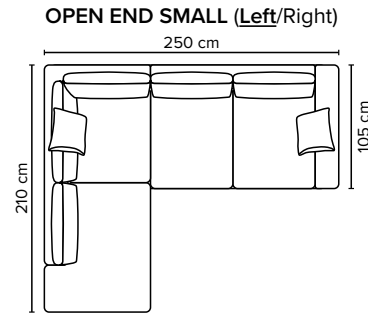

COMBINATIONS

Choose from available sofa models

bellus®

1. **SEAT:** HR Foam 35 kg + ERX Foam 40 kg covered with 200 g fiber
2. **BACK:** Shredded foam mixed with siliconized polyester fiber
   Loose seat cushions and loose back cushions
3. **ARMREST:** Foam 25 kg

1. **DECO PILLOWS:** 1 deco pillow per armrest size 40x40 cm
2. **FRAME:** Plywood + wood
   No-Sag springs
3. **LEG OPTIONS:** Standard: Leg 14 (wooden, h: 16 cm)
   Optional: Leg 15 (metal, h: 17 cm)
   Optional: Leg 9 (metal, h: 18 cm)