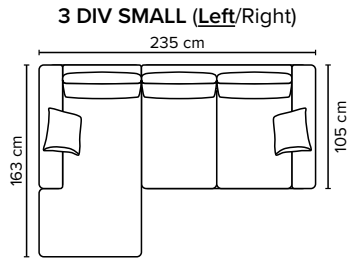

COMBINATIONS

Choose from available sofa models

bellus®

1. **SEAT:** HR Foam 35 kg + ERX Foam 40 kg covered with 200 g fiber
2. **BACK:** Shredded foam mixed with siliconized polyester fiber
   Loose seat cushions and loose back cushions
3. **ARMREST:** Foam 25 kg

1. **DECO PILLOWS:** 1 deco pillow per armrest size 40x40 cm
2. **FRAME:** Plywood + wood
   No-Sag springs
3. **LEG OPTIONS:** Standard: Leg 14 (wooden, h: 16 cm)
   Optional: Leg 15 (metal, h: 17 cm)
   Optional: Leg 9 (metal, h: 18 cm)