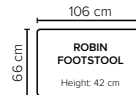

COMBINATIONS

Choose from available sofa models

bellus®