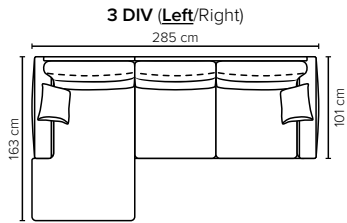

COMBINATIONS

Choose from available sofa models

bellus®