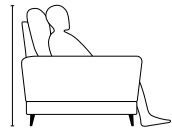

ROBIN

Whether it's family time or pastime with friends - Robin is soft, comfy and inviting

bellus®

COMBINATIONS

Choose from available sofa models

bellus®

- SEAT:** Cloud System: Pocket springs + HR Foam 35 kg covered with memory foam and 200 g fiber
- BACK:** Silicized polyester fiber
Loose seat cushions and fixed back cushions
- ARMREST:** Foam 30 kg

- DECO PILLOWS:** 1 deco pillow per armrest size 40x40 cm
- FRAME:** Plywood + wood
No-Sag springs
- LEG OPTIONS:** Standard: Leg 50 (wooden, h: 12 cm)
Optional: Leg 53 (metal, h: 13 cm)

All measurements are approximate. Sofa height measured with leg 50. Please visit www.bellus.com for the latest product versions.