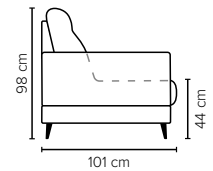

COMBINATIONS

Choose from available sofa models

bellus®