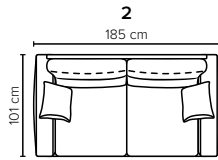

COMBINATIONS

Choose from available sofa models

bellus®