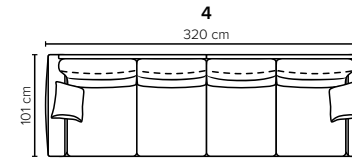

COMBINATIONS

Choose from available sofa models

bellus®