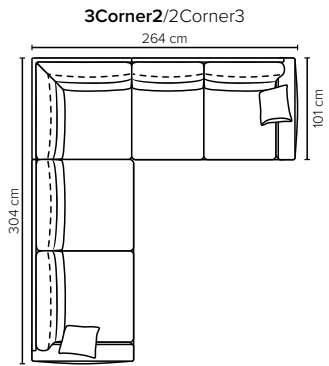

COMBINATIONS

Choose from available sofa models

bellus®

- **SEAT:** Cloud System: Pocket springs + HR Foam 35 kg covered with memory foam and 200 g fiber
- **BACK:** Silicized polyester fiber
  Loose seat cushions and fixed back cushions
- **ARMREST:** Foam 30 kg

- **DECO PILLOWS:** 1 deco pillow per armrest size 40x40 cm
- **FRAME:** Plywood + wood
  No-Sag springs
- **LEG OPTIONS:** Standard: Leg 50 (wooden, h: 12 cm)
  Optional: Leg 53 (metal, h: 13 cm)