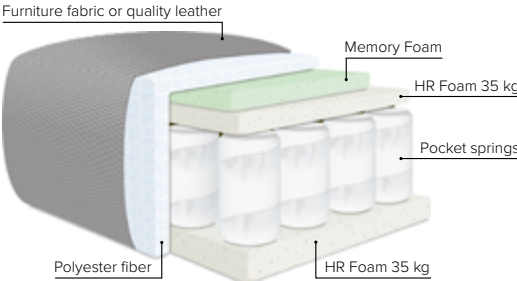

ROBIN

Whether it's family time or pastime with friends - Robin is soft, comfy and inviting

bellus®

COMBINATIONS

Choose from available sofa models

bellus®

- SEAT:** Cloud System: Pocket springs + HR Foam 35 kg covered with memory foam and 200 g fiber
- BACK:** Silicized polyester fiber
Loose seat cushions and fixed back cushions
- ARMREST:** Foam 30 kg

- DECO PILLOWS:** 1 deco pillow per armrest size 40x40 cm
- FRAME:** Plywood + wood
No-Sag springs
- LEG OPTIONS:** Standard: Leg 50 (wooden, h: 12 cm)
Optional: Leg 53 (metal, h: 13 cm)

All measurements are approximate. Sofa height measured with leg 50. Please visit www.bellus.com for the latest product versions.