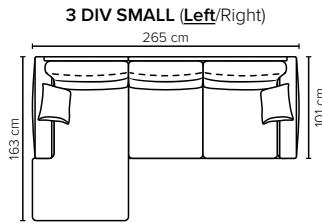

COMBINATIONS

Choose from available sofa models

bellus®