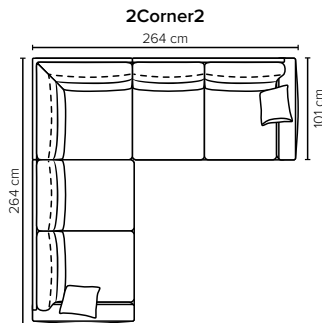

COMBINATIONS

Choose from available sofa models

bellus®

- **SEAT:** Cloud System: Pocket springs + HR Foam 35 kg covered with memory foam and 200 g fiber
- **BACK:** Silicized polyester fiber
  Loose seat cushions and fixed back cushions
- **ARMREST:** Foam 30 kg

- **DECO PILLOWS:** 1 deco pillow per armrest size 40x40 cm
- **FRAME:** Plywood + wood
  No-Sag springs
- **LEG OPTIONS:** Standard: Leg 50 (wooden, h: 12 cm)
  Optional: Leg 53 (metal, h: 13 cm)