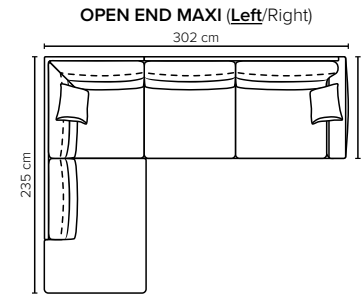

COMBINATIONS

Choose from available sofa models

bellus®

- **SEAT:** Cloud System: Pocket springs + HR Foam 35 kg covered with memory foam and 200 g fiber
- **BACK:** Silicized polyester fiber
  Loose seat cushions and fixed back cushions
- **ARMREST:** Foam 30 kg

- **DECO PILLOWS:** 1 deco pillow per armrest size 40x40 cm
- **FRAME:** Plywood + wood
  No-Sag springs
- **LEG OPTIONS:** Standard: Leg 50 (wooden, h: 12 cm)
  Optional: Leg 53 (metal, h: 13 cm)