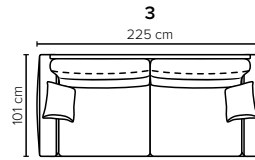

COMBINATIONS

Choose from available sofa models

bellus®