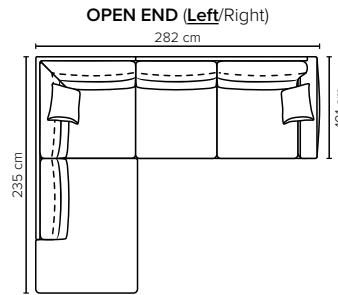

COMBINATIONS

Choose from available sofa models

bellus®

- **SEAT:** Cloud System: Pocket springs + HR Foam 35 kg covered with memory foam and 200 g fiber
- **BACK:** Silicized polyester fiber
  Loose seat cushions and fixed back cushions
- **ARMREST:** Foam 30 kg

- **DECO PILLOWS:** 1 deco pillow per armrest size 40x40 cm
- **FRAME:** Plywood + wood
  No-Sag springs
- **LEG OPTIONS:** Standard: Leg 50 (wooden, h: 12 cm)
  Optional: Leg 53 (metal, h: 13 cm)