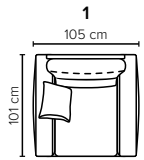

COMBINATIONS

Choose from available sofa models

bellus®