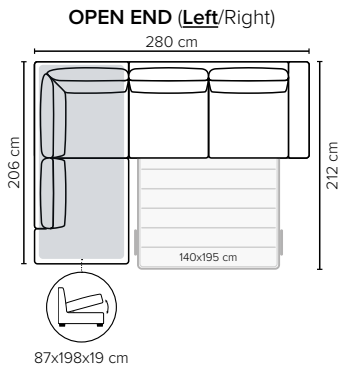

COMBINATIONS

Choose from available sofa models

bellus®