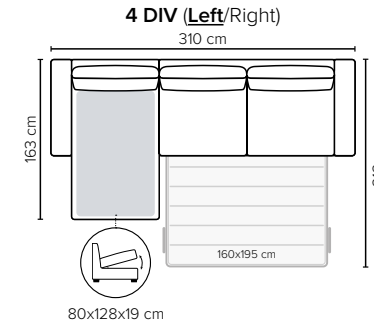

COMBINATIONS

Choose from available sofa models

bellus®