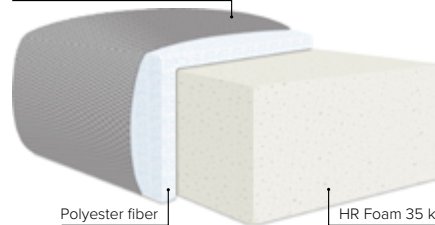

# PRESTON

A multifunctional sofa bed

bellus®

GOOD SLEEP SOFA

Furniture fabric or quality leather

Polyester fiber

HR Foam 35 kg

SEVERAL SLEEP COMFORT OPTIONS

### Preston armrest options

\*Standard armrest

Indicated models have a built-in storage box

**SEAT:** HR foam 35 kg covered with 200 g fiber  
**BACK:** Foam 25 kg covered with 200-500 g fiber  
 Loose seat cushions, fixed with Velcro to allow mechanism movement  
**DIV and Open End part:** fixed seat cushions, loose back cushions