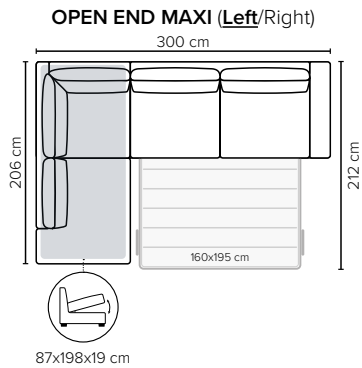

COMBINATIONS

Choose from available sofa models

bellus®