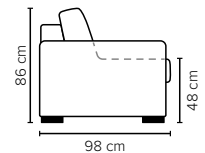

*Standard armrest

Indicated models have a built-in storage box