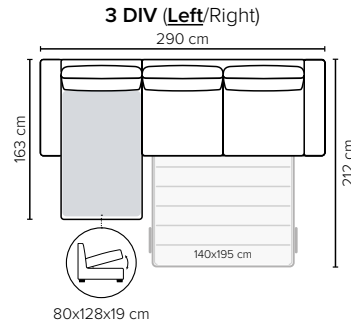

COMBINATIONS

Choose from available sofa models

bellus®