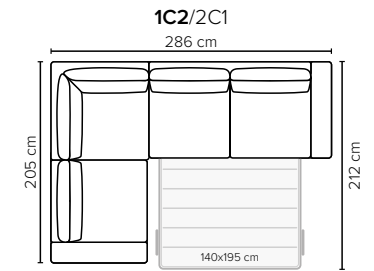

COMBINATIONS

Choose from available sofa models

bellus®