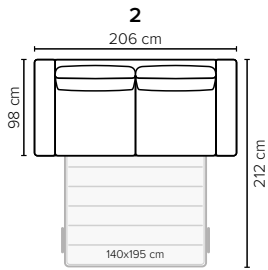

COMBINATIONS

Choose from available sofa models

bellus®