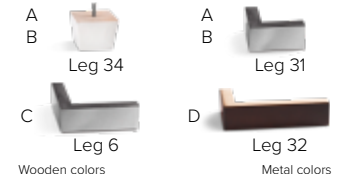

### ARMREST AND LEG OPTIONS:

#### Armrests A and B

Standard: Leg 34 (wooden, h: 6 cm)  
 Optional: Leg 31 (wooden or metal, h: 5 cm)

#### Armrest C (standard) Armrest D

Standard: Leg 6 (wooden or metal, h: 5 cm)  
 Standard: Leg 32 (wooden or metal, h: 5 cm)

#### STORAGE BOX SIZES:

3 DIV: 80x128x19 cm  
 4 DIV: 80x128x19 cm

OPEN END: 87x198x19 cm  
 OPEN END MAXI: 87x198x19 cm

Wooden colors

Metal colors