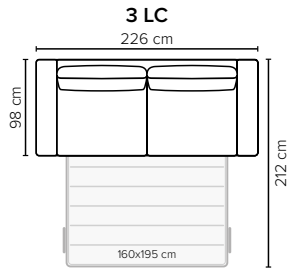

COMBINATIONS

Choose from available sofa models

bellus®