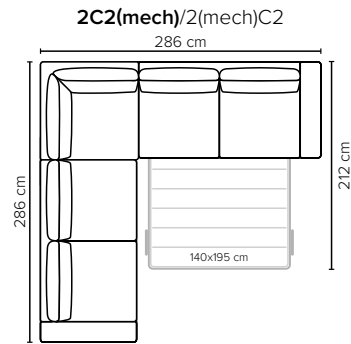

COMBINATIONS

Choose from available sofa models

bellus®