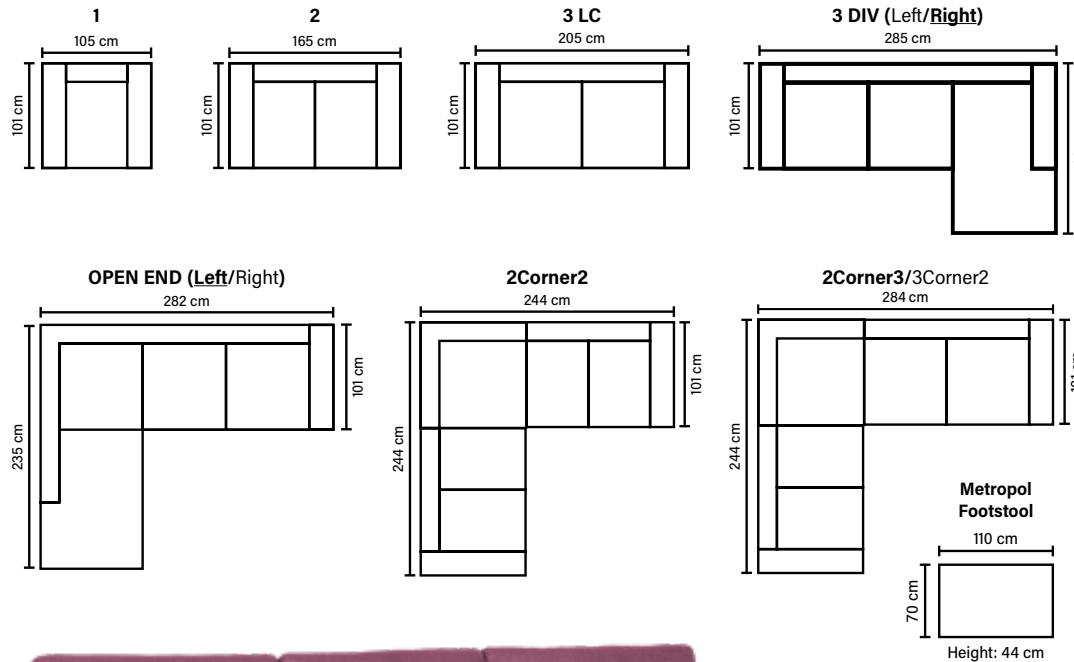

COMBINATIONS

Choose from available sofa models.