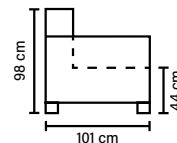

COMBINATIONS

Choose from available sofa models.