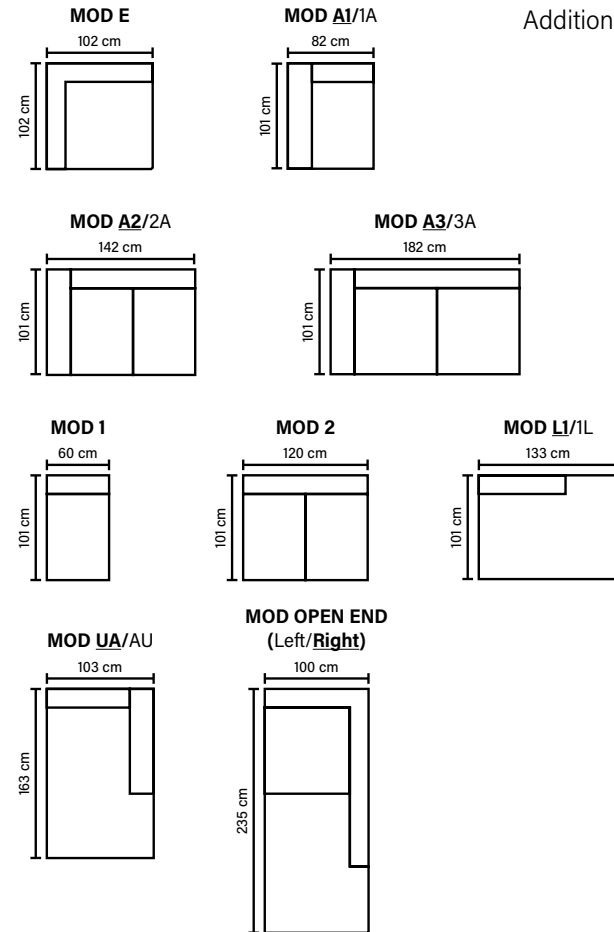

## MODULES

Combine different modules into the desired shape and size.

## LEG OPTIONS

Standard leg: 14  
wooden  
height 16 cm

Optional leg: 15  
metal  
height 17 cm

Available in fabrics & leathers  
All measurements are approximate

Wooden leg colors

Metal leg colors