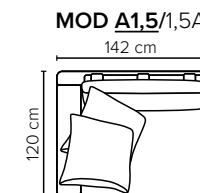

COMBINATIONS

Choose from available sofa models

MODULES

Design your own sofa

bellus®