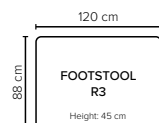

INFINITY FOOTSTOOL OPTIONS

SEAT: Cloud^{Plus} System: Pocket springs + HR Foam 35 kg + on top feather mixed with shredded foam

BACK: Siliconized polyester fiber
Loose seat cushions and loose back cushions

ARMREST: Foam 25-30 kg

DECO PILLOWS: Filling: feather mixed with shredded foam
2 deco pillows per armrest size 70x75 cm
2 deco pillows per corner size 70x75 cm
Note: Loveseat has 1 deco pillow size 70x75 cm

FRAME: Plywood + wood
+ foam 25 kg

LEG OPTIONS: No leg choices available for this sofa