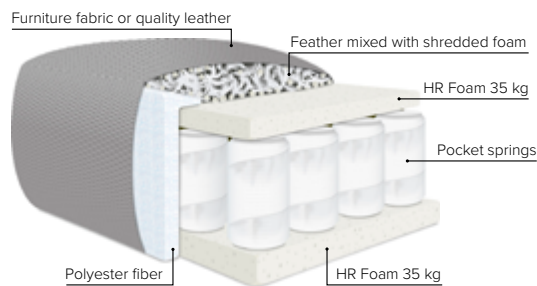

INFINITY

Take a big leap and dive into softness and convenience - you can be truly happy while enjoying this sofa

bellus®