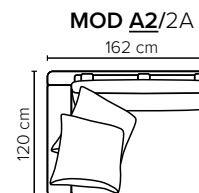

COMBINATIONS

Choose from available sofa models

MODULES

Design your own sofa

bellus®