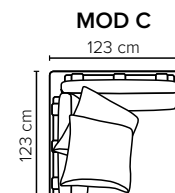

COMBINATIONS

Choose from available sofa models

MODULES

Design your own sofa

bellus®