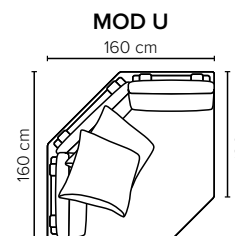

COMBINATIONS

Choose from available sofa models

MODULES

Design your own sofa

bellus®