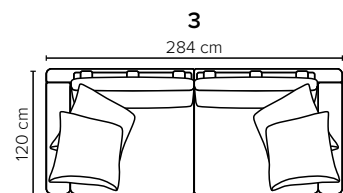

COMBINATIONS

Choose from available sofa models

MODULES

Design your own sofa

bellus®