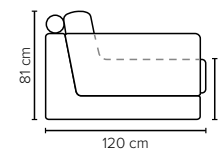

INFINITY FOOTSTOOL OPTIONS

SEAT: Cloud^{Plus} System: Pocket springs + HR Foam 35 kg + on top feather mixed with shredded foam

BACK: Siliconized polyester fiber
Loose seat cushions and loose back cushions

ARMREST: Foam 25-30 kg

DECO PILLOWS: Filling: feather mixed with shredded foam
2 deco pillows per armrest size 70x75 cm
2 deco pillows per corner size 70x75 cm
Note: Loveseat has 1 deco pillow size 70x75 cm

FRAME: Plywood + wood
+ foam 25 kg

LEG OPTIONS: No leg choices available for this sofa