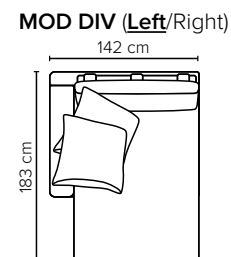

COMBINATIONS

Choose from available sofa models

MODULES

Design your own sofa

bellus®