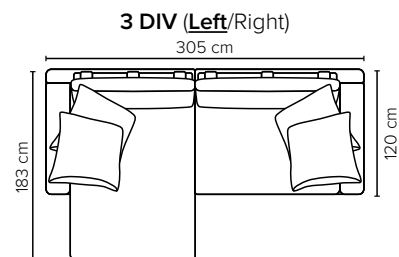

COMBINATIONS

Choose from available sofa models

MODULES

Design your own sofa

bellus®