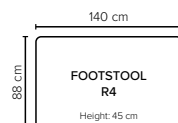

INFINITY FOOTSTOOL OPTIONS

SEAT: Cloud^{Plus} System: Pocket springs + HR Foam 35 kg + on top feather mixed with shredded foam

BACK: Siliconized polyester fiber
Loose seat cushions and loose back cushions

ARMREST: Foam 25-30 kg

DECO PILLOWS: Filling: feather mixed with shredded foam
2 deco pillows per armrest size 70x75 cm
2 deco pillows per corner size 70x75 cm
Note: Loveseat has 1 deco pillow size 70x75 cm

FRAME: Plywood + wood
+ foam 25 kg

LEG OPTIONS: No leg choices available for this sofa