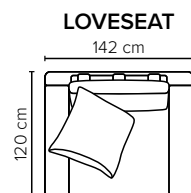

COMBINATIONS

Choose from available sofa models

MODULES

Design your own sofa

bellus®