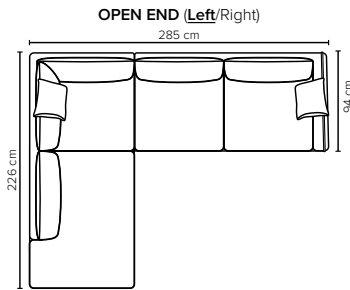

COMBINATIONS

Choose from available sofa models

bellus®

* Faro Open End with buttoned back cushions

SEAT: Cloud System: Pocket springs + HR Foam 35 kg covered with memory foam and 200 g fiber

BACK: Siliconized polyester fiber
Loose seat cushions and loose back cushions
Back cushions also available with buttons

ARMREST: Foam 25 kg

DECO PILLOWS: 1 deco pillow per armrest size 40x40 cm
1 deco pillow per corner size 40x40 cm

FRAME: Plywood + wood + foam 25 kg

LEG OPTIONS: Standard: Leg 50 (wooden, h: 12 cm)
Optional: Leg 10 (metal, h: 12 cm)