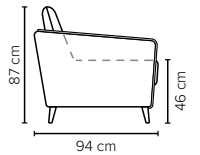

COMBINATIONS

Choose from available sofa models

bellus®

SEAT: Cloud System: Pocket springs + HR Foam 35 kg covered with memory foam and 200 g fiber

BACK: Siliconized polyester fiber
Loose seat cushions and loose back cushions
Back cushions also available with buttons

ARMREST: Foam 25 kg

DECO PILLOWS: 1 deco pillow per armrest size 40x40 cm
1 deco pillow per corner size 40x40 cm

FRAME: Plywood + wood + foam 25 kg

LEG OPTIONS: Standard: Leg 50 (wooden, h: 12 cm)
Optional: Leg 10 (metal, h: 12 cm)