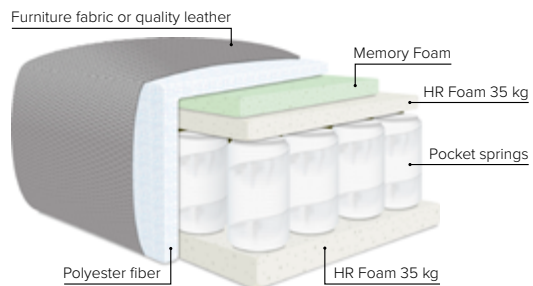

FARO

Elegant and comfortable sofa with vintage roots, a final touch to your living room

bellus®

Cloud-system®

5 YEAR SPRING BREAKAGE GUARANTEE