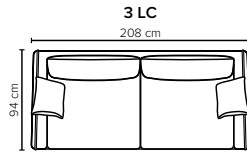

COMBINATIONS

Choose from available sofa models

bellus®

* Faro Open End with buttoned back cushions