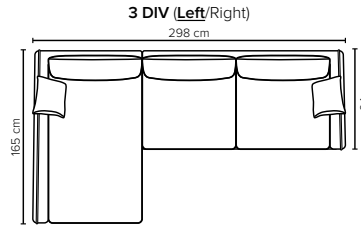

COMBINATIONS

Choose from available sofa models

bellus®

* Faro Open End with buttoned back cushions