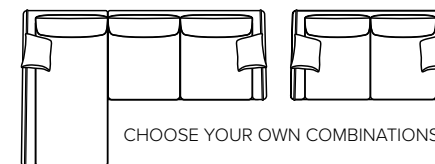

FARO

Elegant and comfortable sofa with vintage roots, a final touch to your living room

bellus®

Cloud-system®

5 YEAR SPRING BREAKAGE GUARANTEE