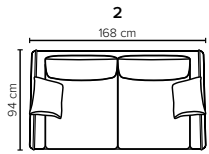

COMBINATIONS

Choose from available sofa models

bellus®

* Faro Open End with buttoned back cushions