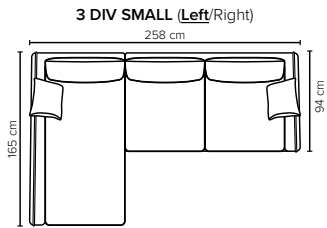

COMBINATIONS

Choose from available sofa models

bellus®

* Faro Open End with buttoned back cushions