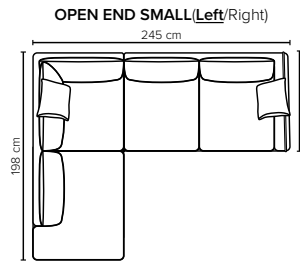

COMBINATIONS

Choose from available sofa models

bellus®

* Faro Open End with buttoned back cushions