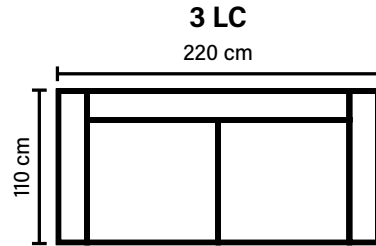

ARMREST

Foam 25-30 kg

FRAME

Plywood + wood + foam 25 kg

LEG OPTIONS

Standard leg: 15
metal
height 17 cm

Optional leg: 14
wooden
height 16 cm

Available in fabrics & leathers
All measurements are approximate

Metal leg colors