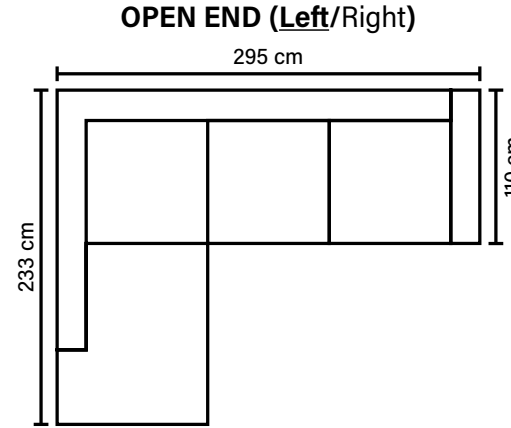

ARMREST

Foam 25-30 kg

FRAME

Plywood + wood + foam 25 kg

LEG OPTIONS

Standard leg: 15
metal
height 17 cm

Optional leg: 14
wooden
height 16 cm

Available in fabrics & leathers
All measurements are approximate

Metal leg colors