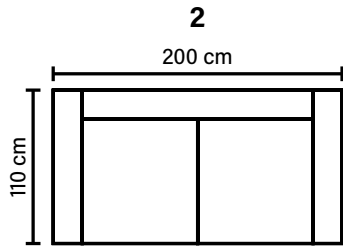

ARMREST

Foam 25-30 kg

FRAME

Plywood + wood + foam 25 kg

LEG OPTIONS

Standard leg: 15
metal
height 17 cm

Optional leg: 14
wooden
height 16 cm

Available in fabrics & leathers
All measurements are approximate

Metal leg colors