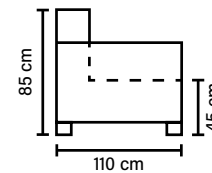

COMBINATIONS

Choose from available sofa models.