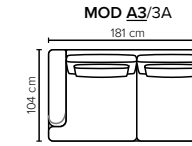

COMBINATIONS

Choose from available sofa models

MODULES

Design your own sofa