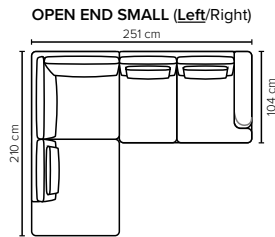

COMBINATIONS

Choose from available sofa models

MODULES

Design your own sofa

EXTENSION MODULES