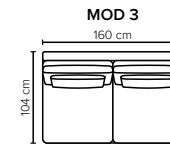

EXTENSION MODULES