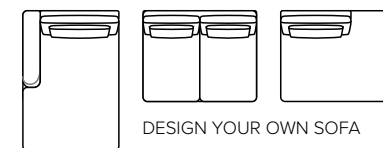

COFFEE

Maximum comfort delivered in unique style

bellus®

Cloud-system®

5 YEAR SPRING BREAKAGE GUARANTEE