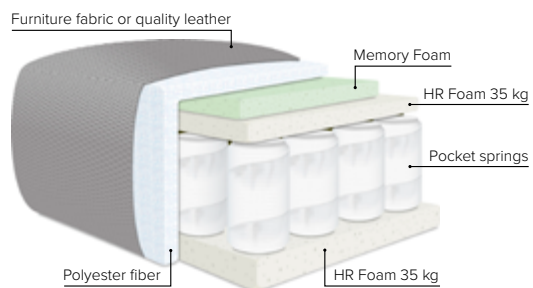

COFFEE

Maximum comfort delivered in unique style

bellus®

Cloud-system®

5 YEAR SPRING BREAKAGE GUARANTEE