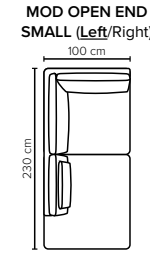

COMBINATIONS

Choose from available sofa models

MODULES

Design your own sofa