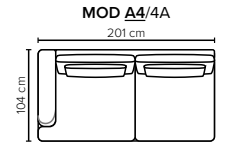

COMBINATIONS

Choose from available sofa models

MODULES

Design your own sofa