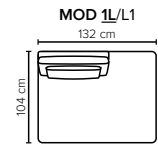

COMBINATIONS

Choose from available sofa models

MODULES

Design your own sofa