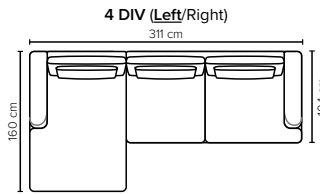

COMBINATIONS

Choose from available sofa models

MODULES

Design your own sofa

EXTENSION MODULES