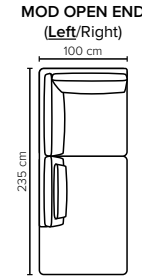

COMBINATIONS

Choose from available sofa models

MODULES

Design your own sofa