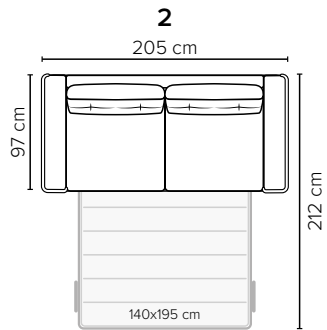

COMBINATIONS

Choose from available sofa models

bellus®

Alba armrest options