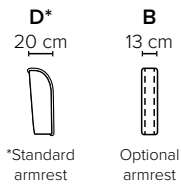

COMBINATIONS

Choose from available sofa models

bellus®

Alba armrest options

Alba with standard bonnell mattress

- SEAT:** HR Foam 35 kg covered with 200 g fiber
BACK: Foam 25 kg covered with 200 g fiber
Loose seat cushions, fixed with Velcro to allow mechanism movement, loose back cushions
ARMREST: Foam 25-30 kg

- DECO PILLOWS:** Not included in this sofa model
Additional pillows can be ordered separately
FRAME: Plywood + wood
MATTRESS: **Standard:** Bonnell
Optional: Pocket or Memory

- ARMREST AND LEG OPTIONS:**
Armrest D* Leg 35 (wooden, h: 6 cm)
Armrest B Leg 34 (wooden, h: 6 cm)