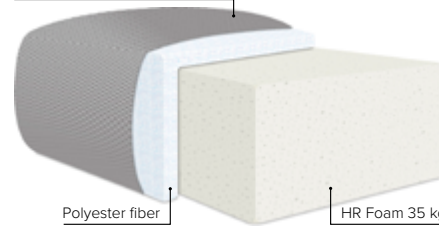

ALBA

Compact, elegant and comfortable sofa bed

bellus[®]

GOOD SLEEP SOFA

Furniture fabric or quality leather

Polyester fiber

HR Foam 35 kg

SEVERAL SLEEP COMFORT OPTIONS

COMBINATIONS

Choose from available sofa models

bellus®

Alba armrest options

Alba with standard bonnell mattress

- SEAT:** HR Foam 35 kg covered with 200 g fiber
BACK: Foam 25 kg covered with 200 g fiber
Loose seat cushions, fixed with Velcro to allow mechanism movement, loose back cushions
ARMREST: Foam 25-30 kg

- DECO PILLOWS:** Not included in this sofa model
Additional pillows can be ordered separately
FRAME: Plywood + wood
MATTRESS: **Standard:** Bonnell
Optional: Pocket or Memory

- ARMREST AND LEG OPTIONS:**
Armrest D* Leg 35 (wooden, h: 6 cm)
Armrest B Leg 34 (wooden, h: 6 cm)