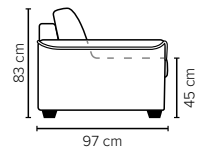

COMBINATIONS

Choose from available sofa models

bellus®

Alba armrest options

Alba with standard bonnell mattress

- SEAT:** HR Foam 35 kg covered with 200 g fiber
BACK: Foam 25 kg covered with 200 g fiber
Loose seat cushions, fixed with Velcro to allow mechanism movement, loose back cushions
ARMREST: Foam 25-30 kg