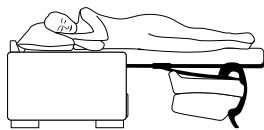

ALBA

Compact, elegant and comfortable sofa bed

bellus[®]

GOOD SLEEP SOFA

Furniture fabric or quality leather

Polyester fiber

HR Foam 35 kg

SEVERAL SLEEP COMFORT OPTIONS

COMBINATIONS

Choose from available sofa models

bellus®

Alba armrest options

Alba with standard bonnell mattress

- SEAT:** HR Foam 35 kg covered with 200 g fiber
BACK: Foam 25 kg covered with 200 g fiber
Loose seat cushions, fixed with Velcro to allow mechanism movement, loose back cushions
ARMREST: Foam 25-30 kg