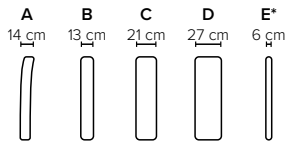

Adria armrest options

*Standard armrest

Indicated models have a built in storage box