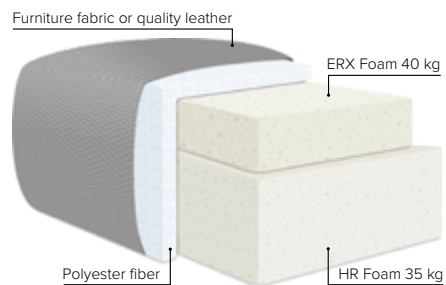

ADRIA

A smart yet modern sofa bed, designed to meet your everyday needs

bellus®