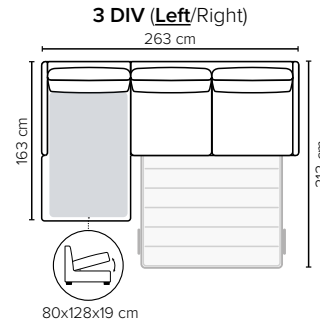

COMBINATIONS

Choose from available sofa models

bellus®