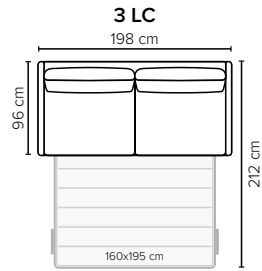

COMBINATIONS

Choose from available sofa models

bellus®