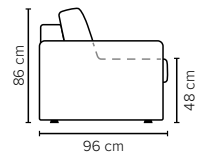

### Adria armrest options

\*Standard armrest

Indicated models have a built in storage box

Adria with optional pocket mattress

**SEAT:** HR Foam 35 kg + ERX Foam 40 kg covered with 200 g fiber

**BACK:** HR foam 25 kg + 200-800 g fiber  
Loose seat cushions, fixed with Velcro to allow mechanism movement

### STORAGE BOX SIZES:

**3 DIV:** 80x128x19 cm  
**4 DIV:** 80x128x19 cm

**OPEN END:** 87x198x19 cm  
**OPEN END MAXI:** 87x198x19 cm

Wooden colors

Metal colors