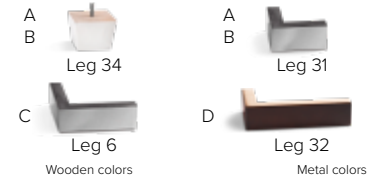

**FRAME:** Plywood + wood + foam 25 kg

**MATTRESS:** **Standard:** Bonnell  
**Optional:** Pocket or Memory

### ARMREST AND LEG OPTIONS:

**Armrests A&B** Standard: Leg 34 (wooden, h: 6 cm)  
Optional: Leg 31 (wooden or metal, h: 5 cm)  
**Armrest C** Standard: Leg 6 (wooden or metal, h: 5 cm)  
**Armrest D** Standard: Leg 32 (wooden or metal, h: 5 cm)  
**Armrest E\*** **No leg option** (sofa stands on mechanism legs)

### STORAGE BOX SIZES:

**3 DIV:** 80x128x19 cm  
**4 DIV:** 80x128x19 cm

**OPEN END:** 87x198x19 cm  
**OPEN END MAXI:** 87x198x19 cm

Wooden colors

Metal colors