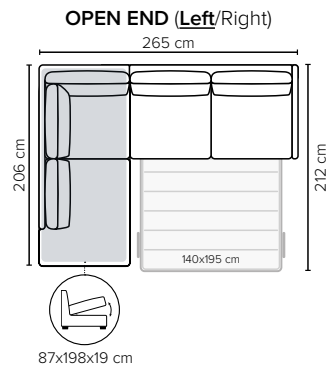

COMBINATIONS

Choose from available sofa models

bellus®

Adria armrest options

*Standard armrest

Indicated models have a built in storage box

SEAT: HR Foam 35 kg + ERX Foam 40 kg covered with 200 g fiber

BACK: HR foam 25 kg + 200-800 g fiber
Loose seat cushions, fixed with Velcro to allow mechanism movement

DIV and Open End part: fixed seat cushions, loose back cushions

ARMREST: Foam 25 kg + 200 g fiber
DECO PILLOWS: Not included in this sofa model. Additional pillows can be ordered separately

FRAME: Plywood + wood + foam 25 kg

MATTRESS: **Standard:** Bonnell
Optional: Pocket or Memory

ARMREST AND LEG OPTIONS:

Armrests A&B Standard: Leg 34 (wooden, h: 6 cm)
Optional: Leg 31 (wooden or metal, h: 5 cm)
Armrest C Standard: Leg 6 (wooden or metal, h: 5 cm)
Armrest D Standard: Leg 32 (wooden or metal, h: 5 cm)
Armrest E* **No leg option** (sofa stands on mechanism legs)