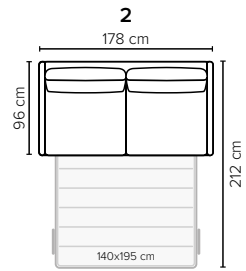

COMBINATIONS

Choose from available sofa models

bellus®