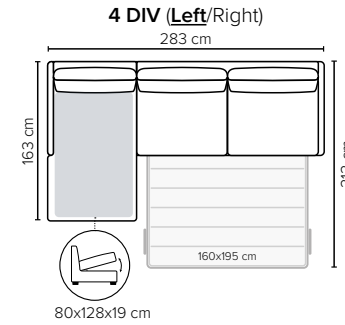

COMBINATIONS

Choose from available sofa models

bellus®