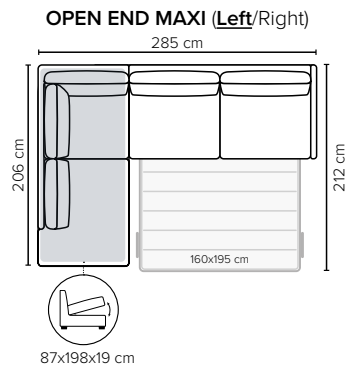

COMBINATIONS

Choose from available sofa models

bellus®

Adria armrest options

*Standard armrest

Indicated models have a built in storage box

SEAT: HR Foam 35 kg + ERX Foam 40 kg covered with 200 g fiber

BACK: HR foam 25 kg + 200-800 g fiber
Loose seat cushions, fixed with Velcro to allow mechanism movement

DIV and Open End part: fixed seat cushions, loose back cushions

ARMREST: Foam 25 kg + 200 g fiber
DECO PILLOWS: Not included in this sofa model. Additional pillows can be ordered separately

FRAME: Plywood + wood + foam 25 kg

MATTRESS: **Standard:** Bonnell
Optional: Pocket or Memory

ARMREST AND LEG OPTIONS:

Armrests A&B Standard: Leg 34 (wooden, h: 6 cm)
Optional: Leg 31 (wooden or metal, h: 5 cm)
Armrest C Standard: Leg 6 (wooden or metal, h: 5 cm)
Armrest D Standard: Leg 32 (wooden or metal, h: 5 cm)
Armrest E* **No leg option** (sofa stands on mechanism legs)