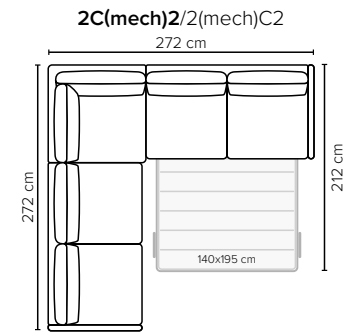

COMBINATIONS

Choose from available sofa models

bellus®

Adria armrest options

*Standard armrest

Indicated models have a built in storage box

SEAT: HR Foam 35 kg + ERX Foam 40 kg covered with 200 g fiber

BACK: HR foam 25 kg + 200-800 g fiber
Loose seat cushions, fixed with Velcro to allow mechanism movement

DIV and Open End part: fixed seat cushions, loose back cushions

ARMREST: Foam 25 kg + 200 g fiber
DECO PILLOWS: Not included in this sofa model. Additional pillows can be ordered separately

FRAME: Plywood + wood + foam 25 kg

MATTRESS: **Standard:** Bonnell
Optional: Pocket or Memory

ARMREST AND LEG OPTIONS:

Armrests A&B Standard: Leg 34 (wooden, h: 6 cm)
Optional: Leg 31 (wooden or metal, h: 5 cm)
Armrest C Standard: Leg 6 (wooden or metal, h: 5 cm)
Armrest D Standard: Leg 32 (wooden or metal, h: 5 cm)
Armrest E* **No leg option** (sofa stands on mechanism legs)