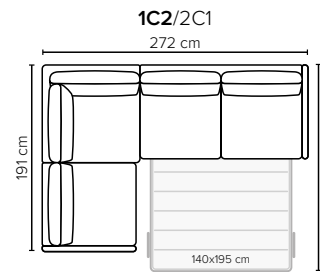

COMBINATIONS

Choose from available sofa models

bellus®